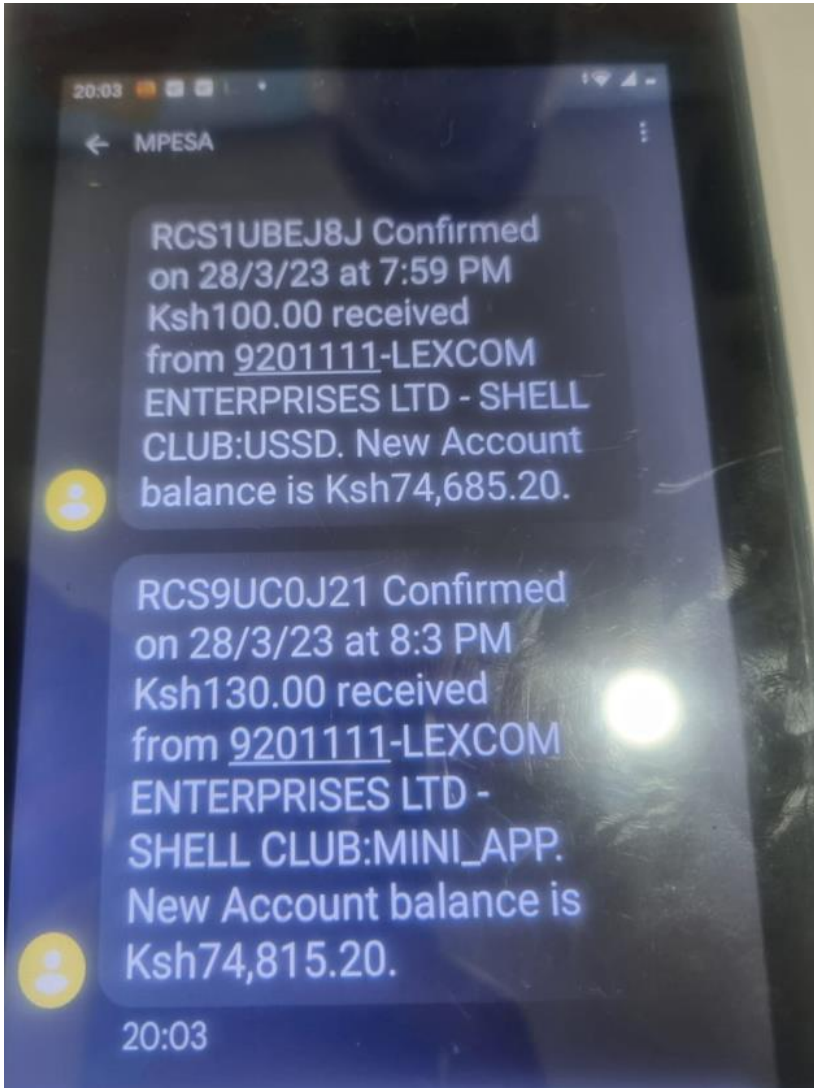

Partner view: SMS receipt from MPESA

- ✓ MPESA SMS received as illustrated.