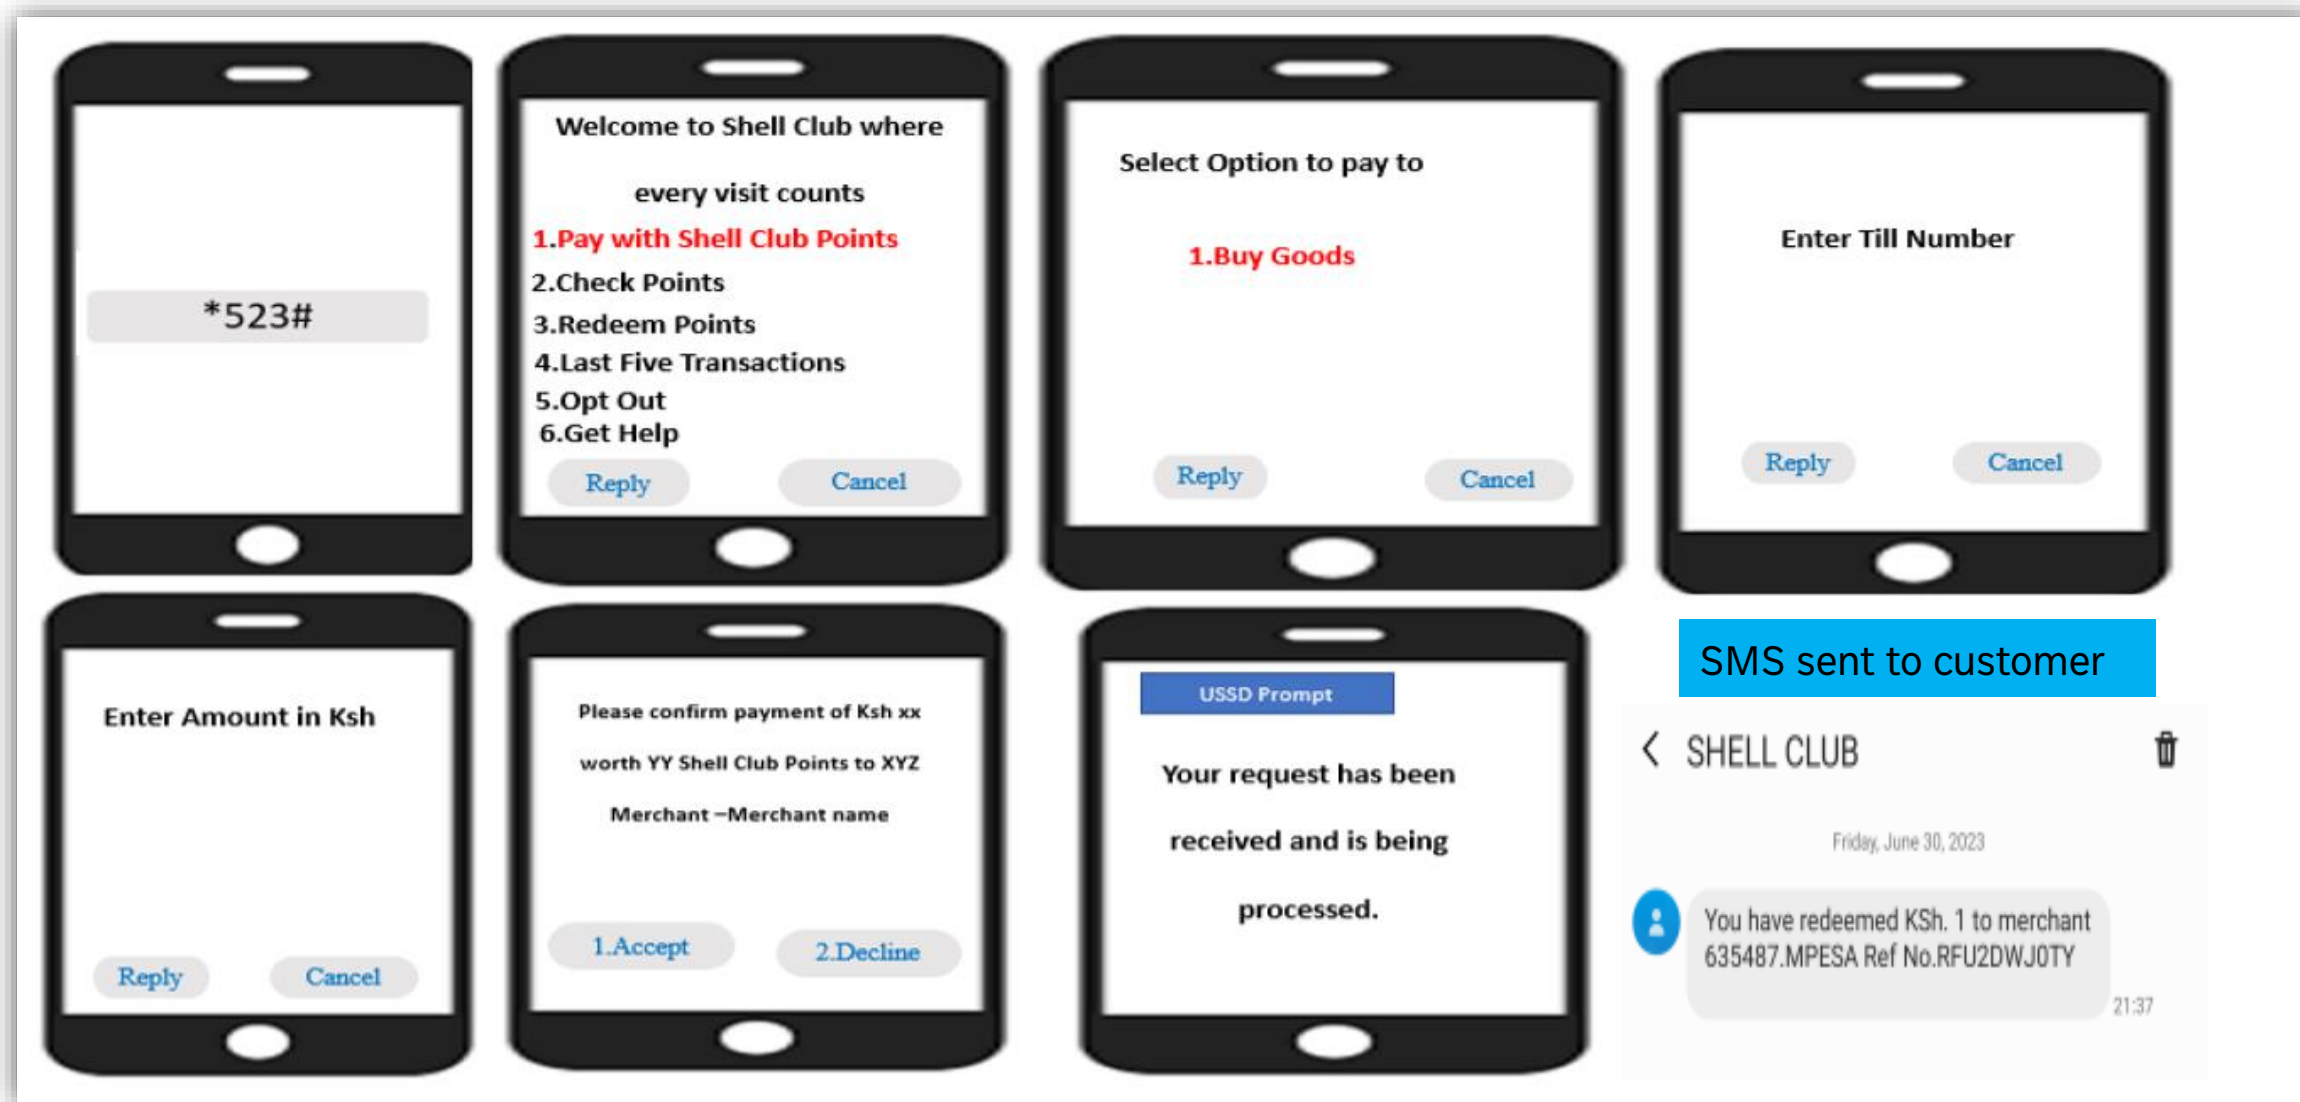

Customer view: Pay with Shell Club points