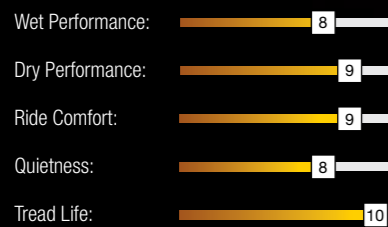

ALL-SEASON PERFORMANCE TIRE

## PERFORMANCE RATINGS:

The **TOURING LS** is designed with comfort in mind, and engineered to go the distance. The Touring LS provides exceptional handling in both dry and wet weather conditions, while delivering all-season performance and value.

- All-season compound designed for optimal comfort and grip.
- Special compound formulation for enhanced durability and maximum tread life.

- Siping Angles:**  
Reduces noise generated when traveling at high speeds and enhances driving stability.
- Variable pitch design:**  
Optimized to ensure a quiet and smooth ride.
- Large contact area:**  
Wide, solid footprint for exceptional handling and driver control.