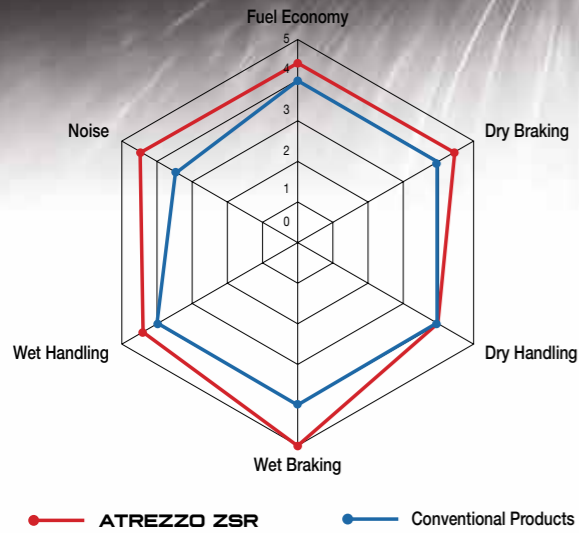

ULTRA HIGH PERFORMANCE TYRE

ATREZZO ZSR

Excellent Drainage Performance
Grooves with varying widths efficiently drain water to reduce hydroplaning and improve fuel efficiency.

Noise Emission
The various groove angles evenly distribute vibrations generated while running to reduce noise emissions. The design has been measured to reduce noise emissions by about 3%.

Longer Tread Life
Through our testing, we have ensured greater driving stability and promoted uniform wear by increasing the tyre's ground contact area by 6%.

PERFORMANCE RATINGS:

The new generation **ATREZZO ZSR** is engineered to deliver precise wet and dry handling performance. With an asymmetrical tread design and enhanced tread rubber formula, Atrezzo ZSR rises to the challenge and provides exceptional performance on the street and on the highway.

- Asymmetrical tread design for uncompromising performance.
- Wide shoulder blocks and high angle sipes improve high speed performance.
- Variable pitch tread design provides a smooth, quiet ride.
- Advanced tread compound delivers superior cornering and exceptional handling.
- Deep, circumferential grooves and hundreds of biting edges deliver excellent wet and dry traction.

White Carbon Black Filler

White carbon black filler sticks better to the body of the tyre which creates less friction. This greatly reduces the tyre's rolling resistance. White carbon black filler is more flexible making it better at absorbing shocks from road deformations and improves grip.