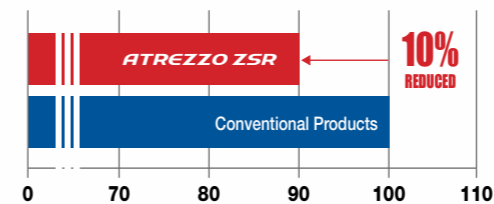

ATREZZO ZSR Formula Intro

Rolling Resistance