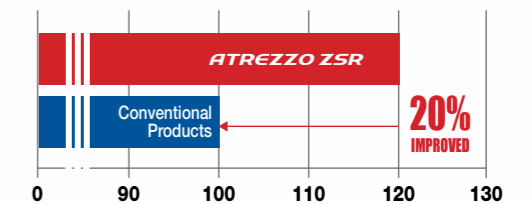

Skid Resistance